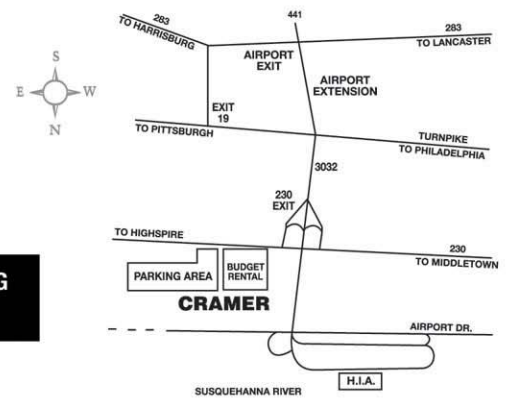

CRAMER AIRPORT PARKING

PREFERRED TRAVELER DISCOUNT
Compliments of **World Travel, Inc.**

CLOSEST SHUTTLE PARKING TO TERMINAL
Off-Airport PARKING
Adjacent Harrisburg International Airport

QUESTIONS?
(717) 944-1385
ALL MAJOR CREDIT CARDS WELCOME
GIVE THIS COUPON TO PARKING ATTENDANT WHEN EXITING

- ✓ Assist with passengers and baggage
- ✓ Jump starts if needed
- ✓ Assist with snow removal
- ✓ Driver waits 'til your car starts
- ✓ Credit Cards Welcome
- ✓ Special Needs: *Ask!*

★ **SAVE** ★
First 3 days.....$7.00 per day
Next 4 days .....$6.00 per day
BUT THE 7th DAY — FREE!
1st Week = $39.00
THEN 8th DAY $6.00 9th DAY $5.00
***That's It!* MAXIMUM CHARGE FOR YOUR ENTIRE STAY IS $50.00**
All taxes and fees included • copies accepted.
SEE MAP ON REVERSE SIDE OF THIS COUPON • EXPIRES 12/31/09

For exciting offers and specials visit our site at www.cramerairportparking.com

CRAMER AIRPORT PARKING
1998 W. Harrisburg Pike • Middletown, PA 17057
717.944.1385

DIRECTIONS TO OFF-AIRPORT VALET PARKING:

- PA 283 to Airport Exit
- Airport Extension to PA 230 Highspire / Middletown Exit
- Right at traffic light & straight about 400 yds past Budget Office on your left
- Left to green ticket booth
- Get your parking ticket / be directed to parking space
- *Enjoy!*

CLOSEST SHUTTLE PARKING TO THE TERMINAL

Name _____
Street _____
City _____ State _____ Zip _____
Home # _____ Work # _____
FAX _____ E-mail _____

Car Make _____ License No. _____
Return Date _____ Airline _____
Return Flight # _____ Return Time _____
☐ Yes, please enroll me in your FPA (Frequent Parkers Advantage Club)
☐ No, I'm already enrolled